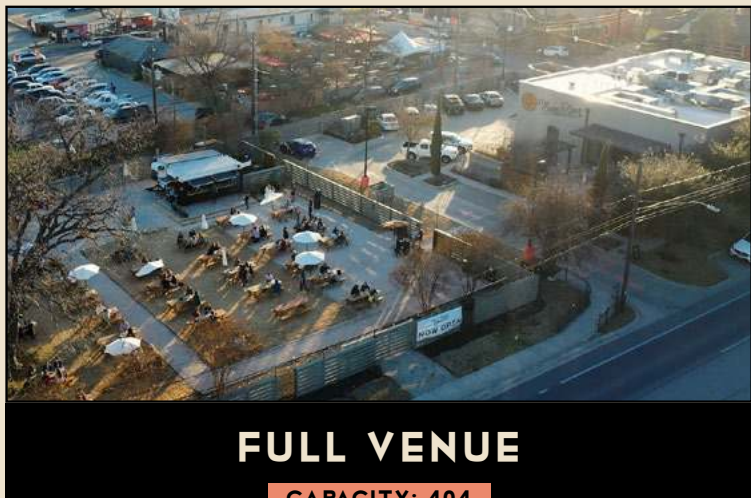

Easy Tiger

EAST

CAPACITY: 404

- 15,000 square feet of outdoor space
- Indoor dining room with 17' presentation screen
- Walkable East side neighborhood
- Stunning views of Downtown Austin

EASYTIGERUSA.COM/EAST (512) 839-8523 1501 E 7TH STREET

FULL VENUE

CAPACITY: 404

15,000 square feet of outdoor patio space, plus a stunning interior

THE PARK

CAPACITY: 320

Austin's hottest patio features 40 picnic tables, plus dedicated Container Bar

EVENT DINING ROOM

CAPACITY: 60

Complete with 17' big-screen for multimedia presentations and viewing parties, plus 15 medium tables (4 guests each). Also Available: Dining Room includes 6 - 4 person booths, perfect for small semi-private gatherings.